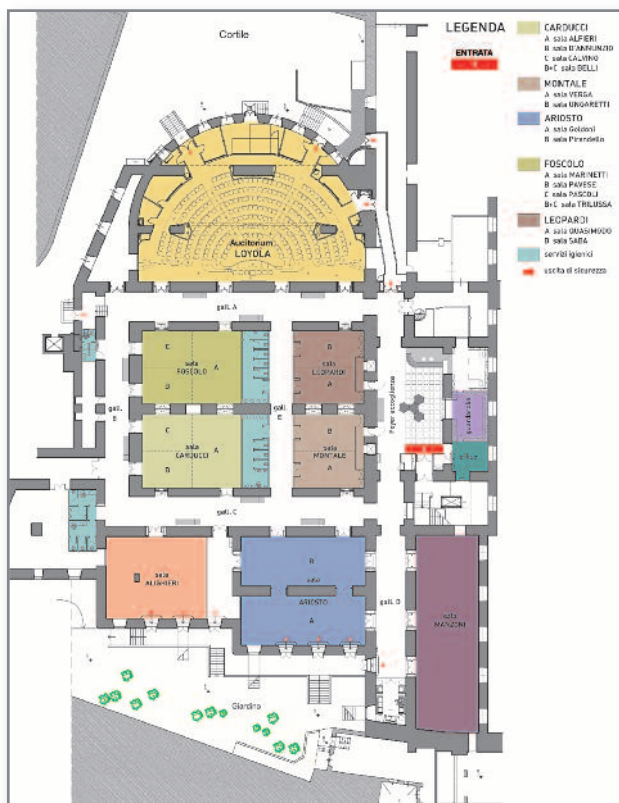

FACT SHEET

FONTANA DI TREVÌ

ROMA
eventi

The Conference Centre covers 2,500 metres square and consists of 15 meeting rooms of varying size and length. The rooms, some of which benefit from natural lighting, can accommodate various types of events such as conferences, seminars, exhibitions and product launches. The magnificent 400-metre-square Loyola Auditorium can accommodate up to 280 people and is fitted with a control room, three simultaneous-interpreting booths and video-conference system. All rooms are multi-purpose and equipped with state-of-the-art audiovisual facilities, which include Wi-Fi and LAN internet connection, LCD projectors and screens, and PA ceiling speakers. The Conference Centre is also equipped with a CCTV system that enables all conference facilities to be simultaneously linked. Our professional staff will endeavour to meet all your needs, attending to the smallest detail, to ensure that your event is an absolute success. The Conference Centre also offers a number of other services, which include catering, hostess and secretarial assistance, design and production of fittings.